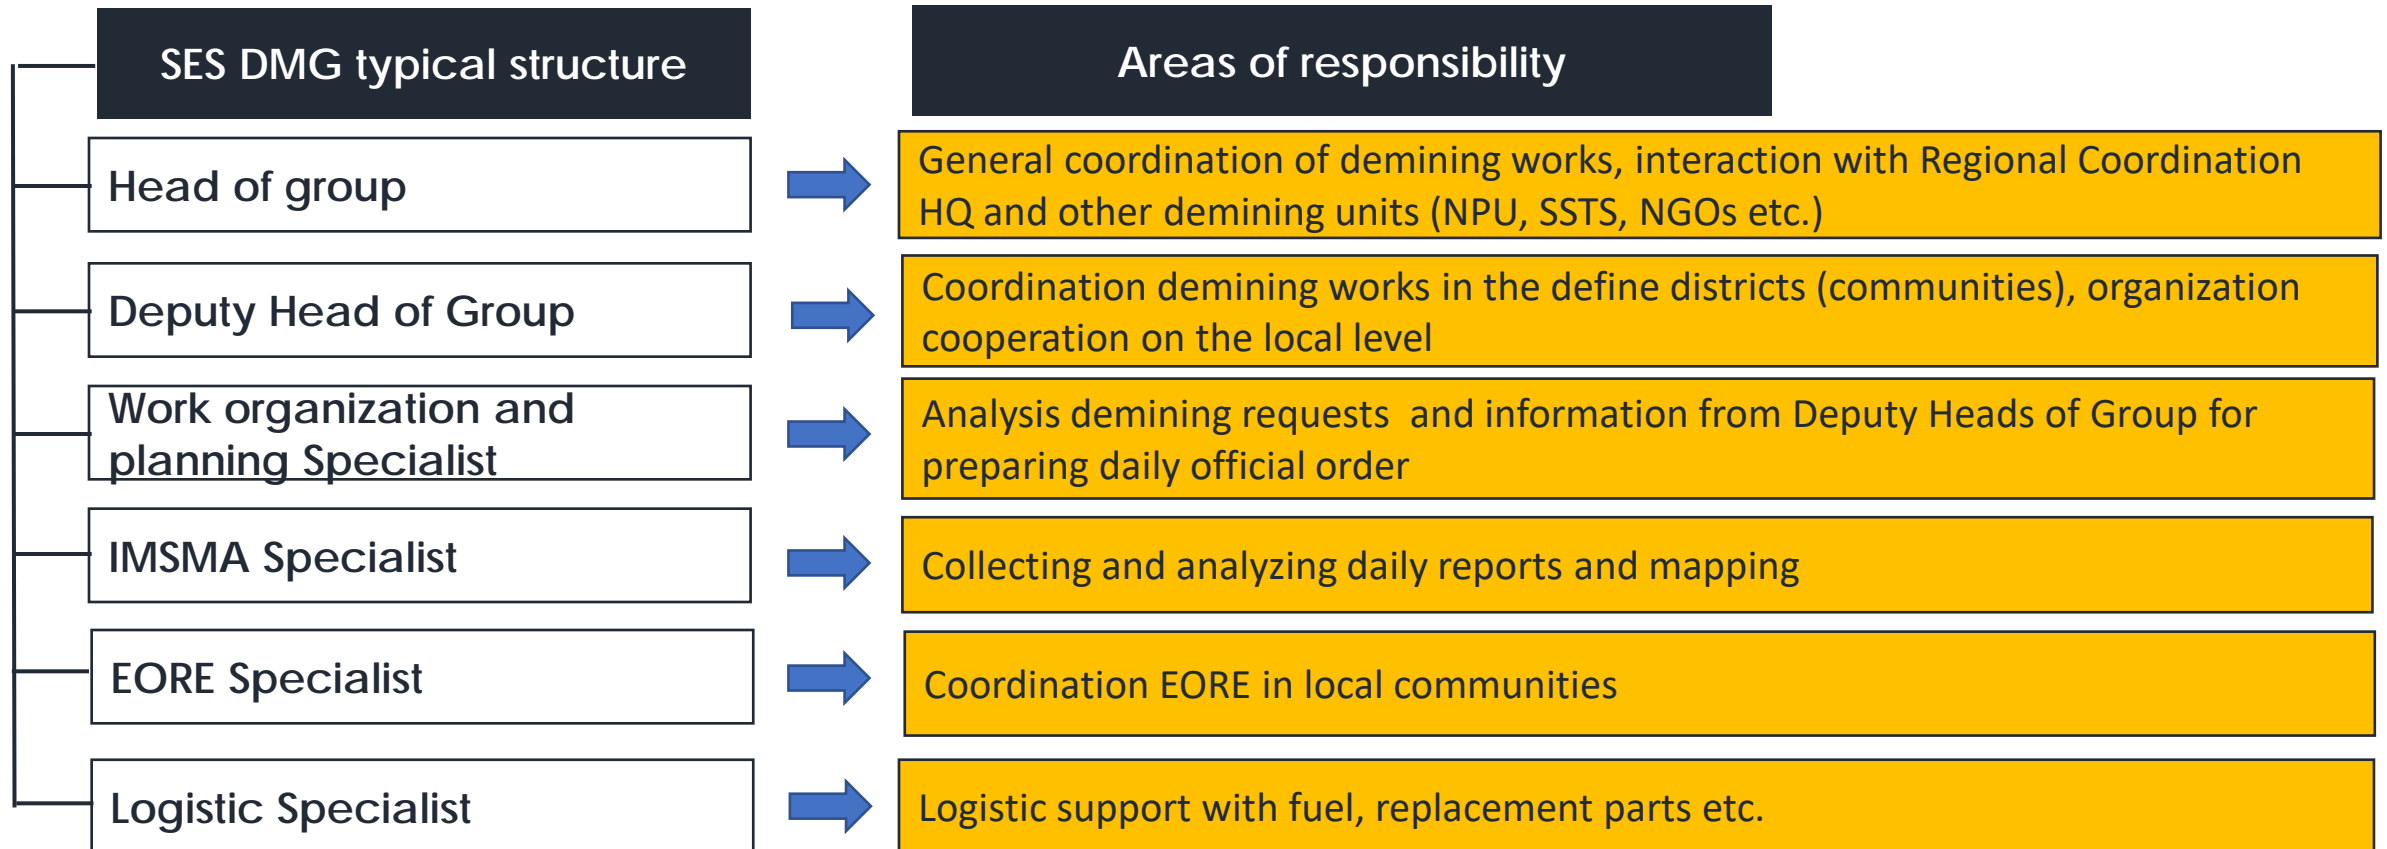

DEPLOYMENTS OF UNITS – over 169 000

DESTROYED EXPLOSIVE ORDNANCE - over 643 000.

SURVEYED AREA – over 1 945 km².

DEMING OF CRITICAL INFRASTRUCTURE FACILITIES

Facilities and households – over 18 900

Power transmission lines – over 9 855 km

Gas pipelines – over 770 km

Roads – over 4 400 km

Railways – over 780 km

MINE ACTION OPERATORS SESU:

25

INSPECTED OF DEMINED TERRITORIES BY THE ACCREDITED BODY SESU:

532
sites

5 864
ha

MANAGEMENT AND DEMINING WORK IN THE DE-OCCUPIED REGIONS

Due to the large scale of contamination in particular de-occupied areas **SES involves demining units from other regions for working there**. These units work on rotation system.

For coordination and practical organization demining works in the de-occupied regions SES creates **SES Demining Management Groups (SES DMG)** that also functioning on rotation system.

The number of specialists and structure of these Groups depend on the scope and type of the works. General coordination of this **SES Demining Management Groups** is carried out by **Regional Coordination HQ**.