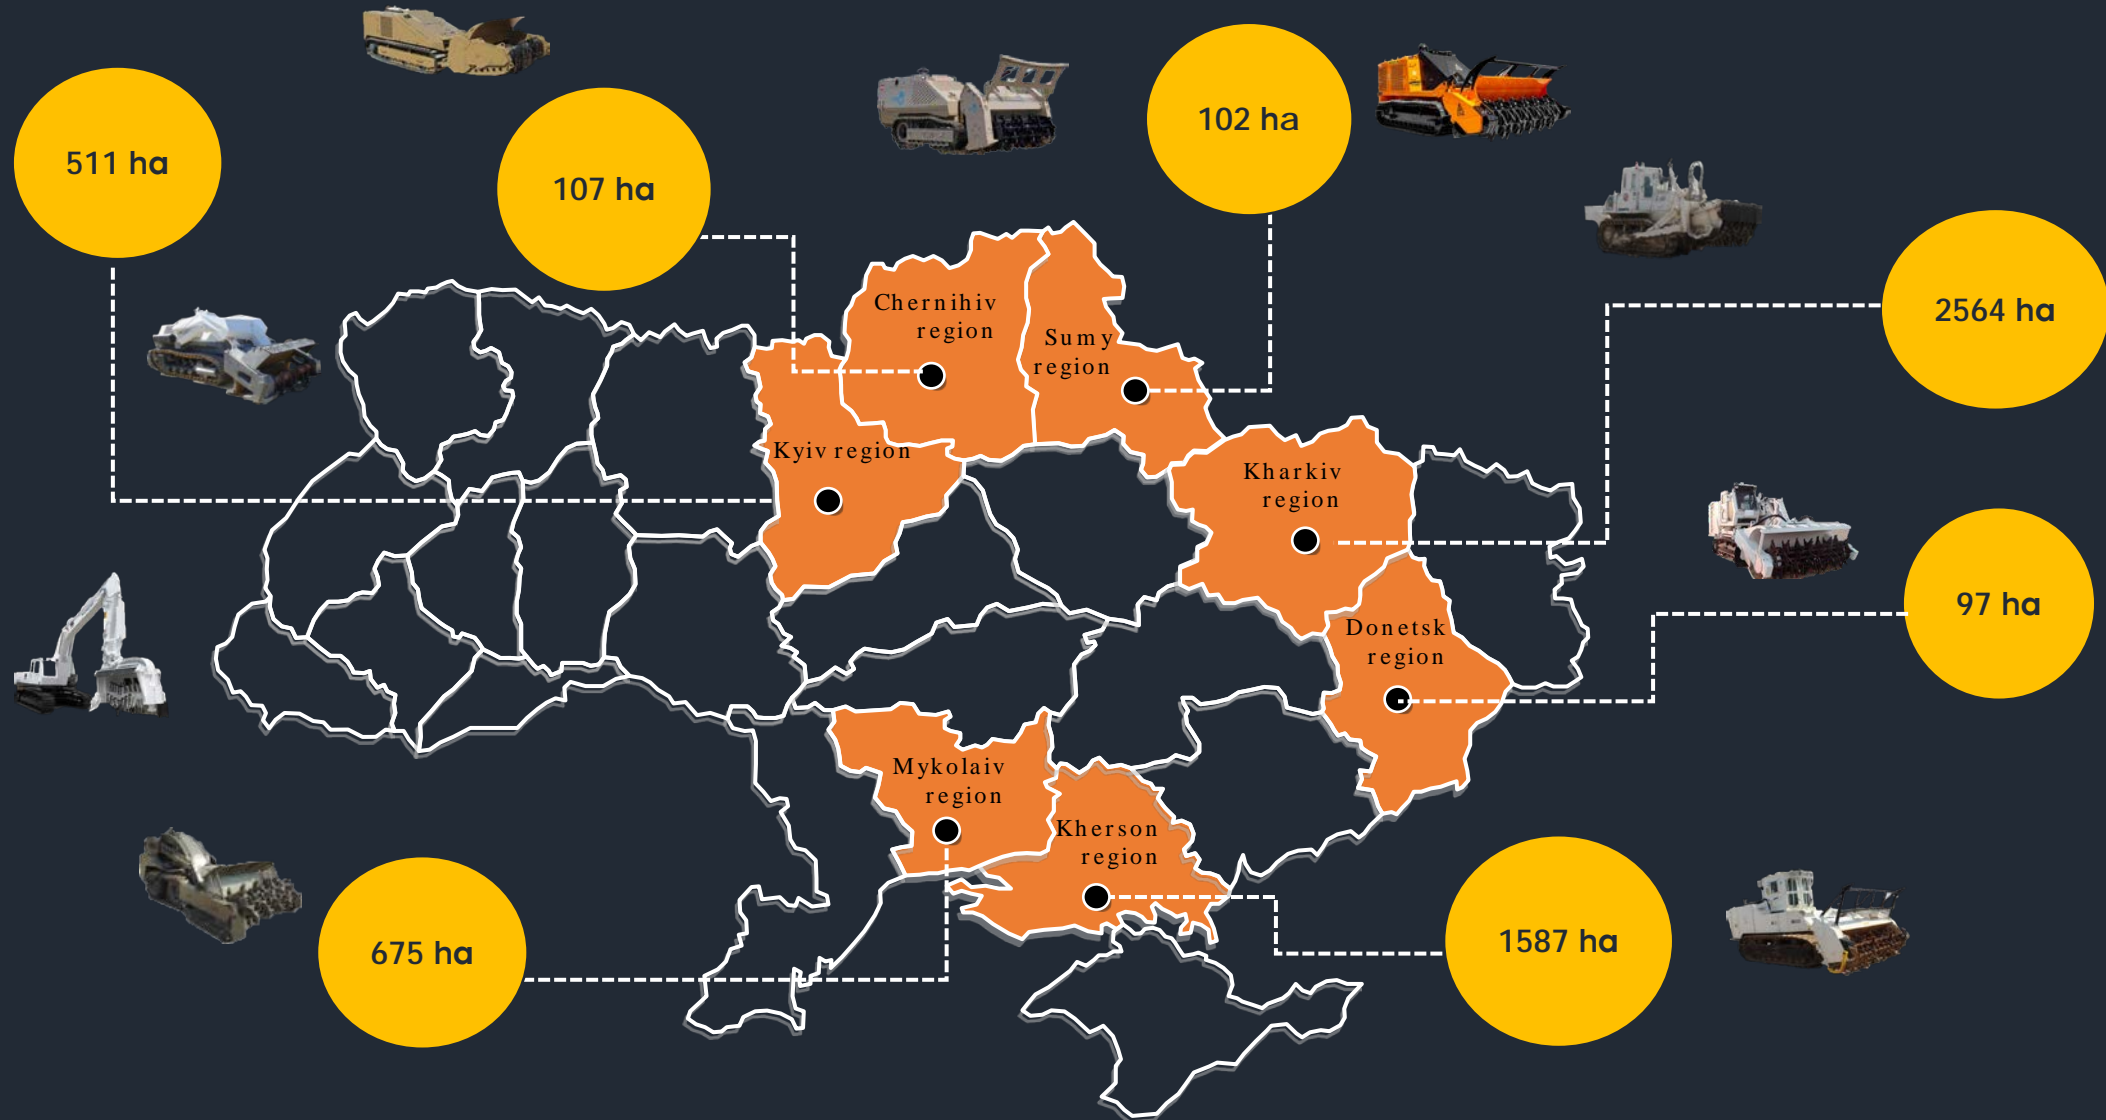

DEPLOYMENTS OF UNITS – over 169 000

DESTROYED EXPLOSIVE ORDNANCE - over 643 000.

SURVEYED AREA – over 1 945 km².

DEMING OF CRITICAL INFRASTRUCTURE FACILITIES

Facilities and households – over 18 900

Power transmission lines – over 9 855 km

Gas pipelines – over 770 km

Roads – over 4 400 km

Railways – over 780 km

MINE ACTION OPERATORS SESU:

25

INSPECTED OF DEMINED TERRITORIES BY THE ACCREDITED BODY SESU:

532
sites

5 864
ha

MECHANICAL DEMINING

TOTAL SESU'S FLEET: 94 units

total area cleared by demining machines: over 5 640 ha

ДСНС
МИКОЛАЇВЩИНИ

number of explosive ordnance detonations: over 11 900

DEPLOYING DEMINING MACHINES IN THE LIBERATED REGIONS

LOGISTICS AND REPAIR HUB FOR MECHANIZED DEMINING VEHICLES

In 2025 repaired :
9 vehicles
7 attached bodies

Localization of production of chains with hammers for:
DOK-ING MV-10, REVIVAL-P, GSC-200.

Improvement of the machinery repair and logistics hub by FSD with financial support of Swiss Government