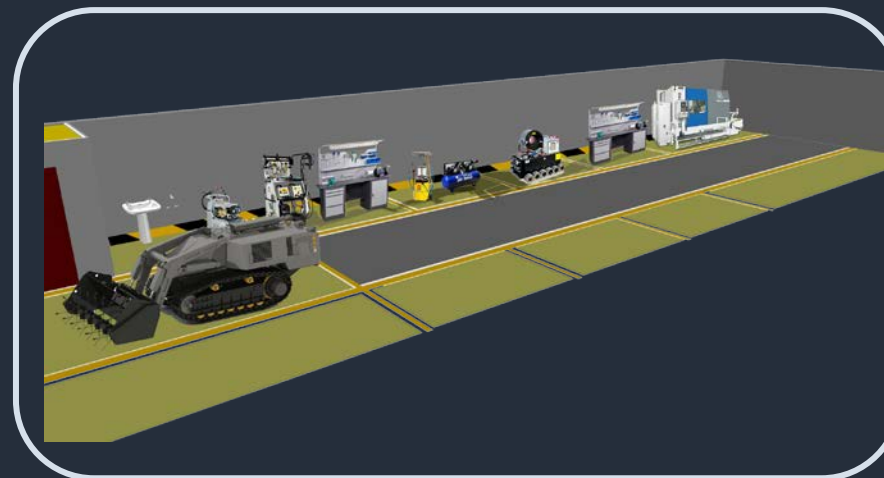

MECHANICAL DEMINING

TOTAL SESU'S FLEET: 94 units

total area cleared by demining machines: over 5 640 ha

ДСНС
МИКОЛАЇВЩИНИ

number of explosive ordnance detonations: over 11 900

DEPLOYING DEMINING MACHINES IN THE LIBERATED REGIONS

LOGISTICS AND REPAIR HUB FOR MECHANIZED DEMINING VEHICLES

In 2025 repaired :
9 vehicles
7 attached bodies

Localization of production of chains with hammers for:
DOK-ING MV-10, REVIVAL-P, GSC-200.

Improvement of the machinery repair and logistics hub by FSD with financial support of Swiss Government